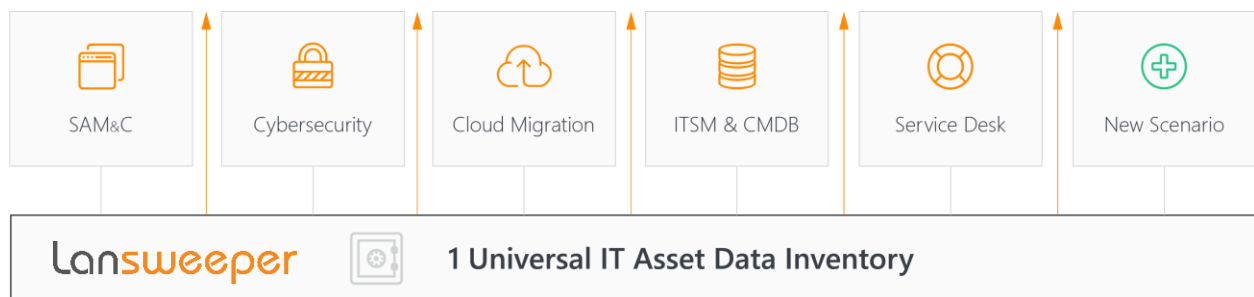

Know Your IT

Gain complete visibility across your entire technology asset estate.
A Centralized IT Asset System of Record with all asset Information in 1 Place

What We Discover

Windows	Linux	Mac	VmWare	Printers	Routers	Firewalls	Switches
Servers	AD Users	Admin Users	Citrix	Workstations	SQL Server	IP Phones	Network Devices
Office 365	Hyper-V	Android	iOS	Windows Phone	Antivirus	AWS Cloud Assets	Azure Cloud Assets

Industries Largest Device Recognition Library: IT Hardware, Software, IoT, OT and Cloud

A single, unified overview of your IT estate is essential to actionable insights by a company's leaders.

Centralized ITAM data enables your management systems to collaborate across silos, locations, and departments supporting every stakeholder who needs insights into your company's IT landscape.